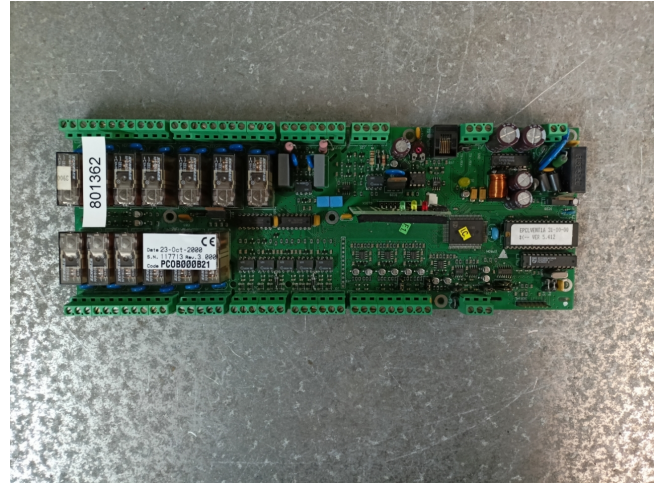

Carel PCOB000B21

Specifications

Марка	Carel
тип	PCOB000B21
Спец.	Module
Stock	2

Description

Used Carel PCOB000B21

Used Carel PCOB000B21 module / print. De-installed from a water chiller.